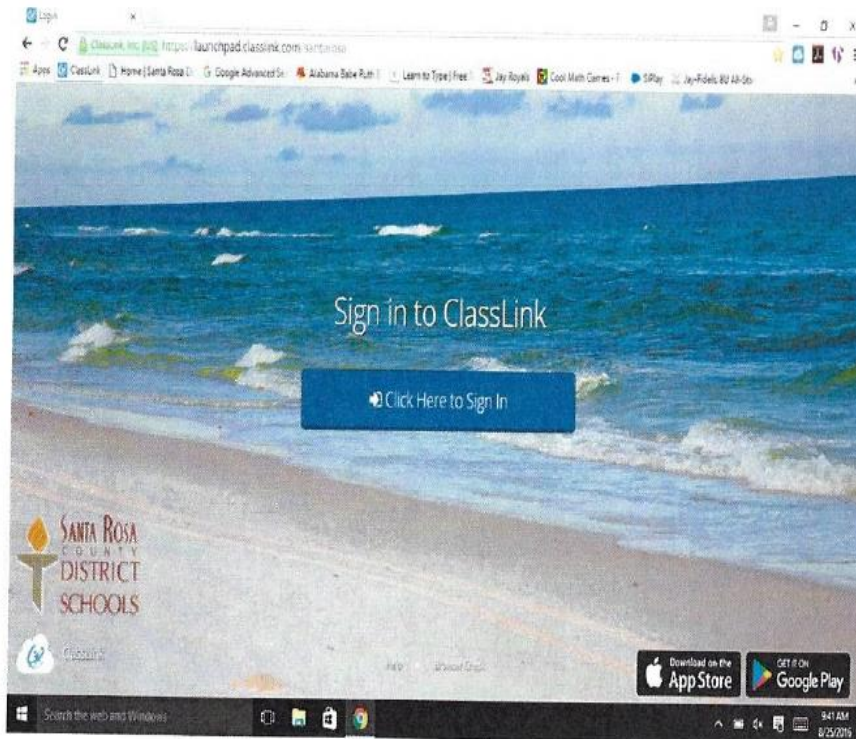

CLASSLINK

1. Go to the Santa Rosa District Schools website or SSDI website. <https://www.santarosa.k12.fl.us/> or <https://sites.santarosa.k12.fl.us/ssdi/> You might want to bookmark the page in your browser.
2. Click the **Click Here to Sign in** button.

Sign in

4. The arrows indicated where you would click for specific subjects or apps. For student textbooks: Think Central for Reading; Pearson Easy Bridge for Science and Math; McGraw Hill for Social Studies (app not shown). For attendance and grades: Student/Parent Portal For reading practice: Freckle For math practice: Imagine Math For AR: Renaissance Some of the other apps provide additional skill or information.